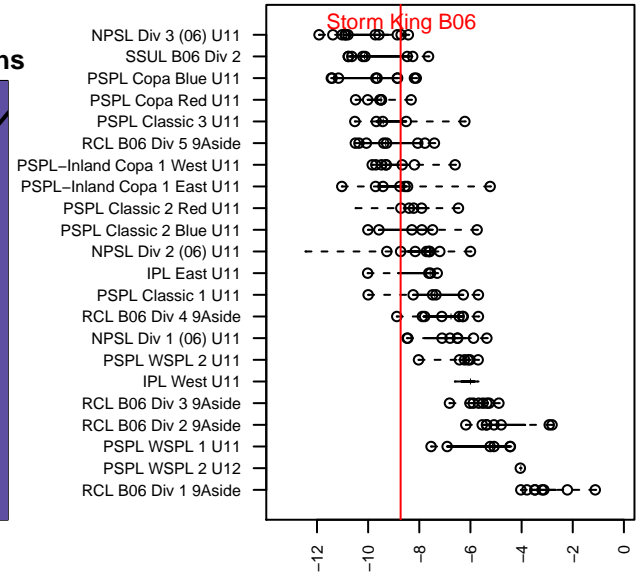

# Storm King B06

Storm King SC  
 Port Angeles, WA  
 B06 total strength=418  
 attack=0.32 defense=0.22  
 fall league = NPSL Div 2 (06) U11  
 notes= Strikers

alt names used:  
 Storm King B06 Strikers  
 Storm King B06

Venues played:  
 2016 Dungeness Cup BU11 Olympic  
 2016 Island Cup BU11 Gold  
 2016 NPSL Division 2 (06) U11

**Storm King B06**  
 Dots are actual minus expected GF (blue circles) and GA (red triangles).  
 Blue line is smoothed change in attack strength. Red is smoothed change in defense strength.

**attack and defense variance (black dot)  
relative to other teams  
and top 10 in region**

**attack and defense rating  
relative to others at age  
and all opponents in last 13 months**

**Performance relative to 13 month average**