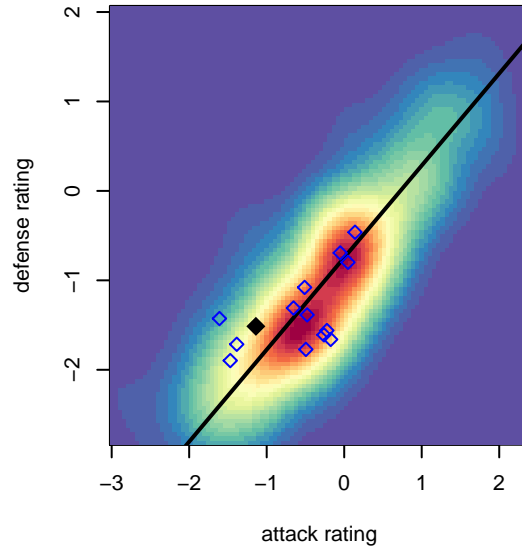

# Storm King B06

Storm King SC  
 Port Angeles, WA  
 B06 total strength=418  
 attack=0.32 defense=0.22  
 fall league = NPSL Div 2 (06) U11  
 notes= Strikers

alt names used:  
 Storm King B06 Strikers  
 Storm King B06

Venues played:  
 2016 Dungeness Cup BU11 Olympic  
 2016 Island Cup BU11 Gold  
 2016 NPSL Division 2 (06) U11

**Storm King B06**  
 Dots are actual minus expected GF (blue circles) and GA (red triangles).  
 Blue line is smoothed change in attack strength. Red is smoothed change in defense strength.

**attack and defense variance (black dot)  
relative to other teams  
and top 10 in region**

**attack and defense rating  
relative to others at age  
and all opponents in last 13 months**

**Performance relative to 13 month average**